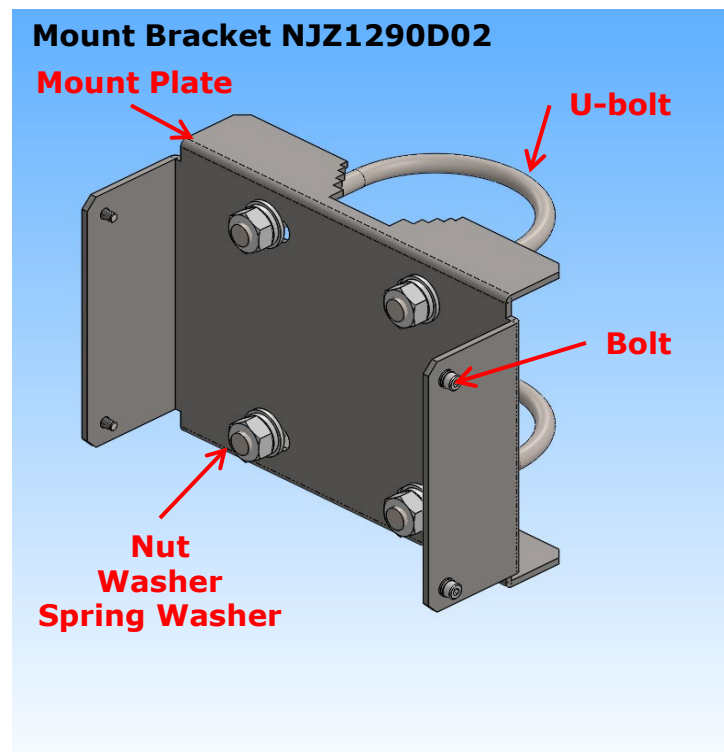

# Φ76 Mast Mount Bracket for NJZ1289

P/N: NJZ1290D02

Item	Qty	Description
Mount Plate	1	SUS
Bolt	4	SUS, M4, with W & SW, for fixing PSU
U-bolt	2	SUS, 65A(2-1/2"), M10
Nut	4	SUS, M10
Washer	4	SUS, for M10
Spring Washer	4	SUS, for M10