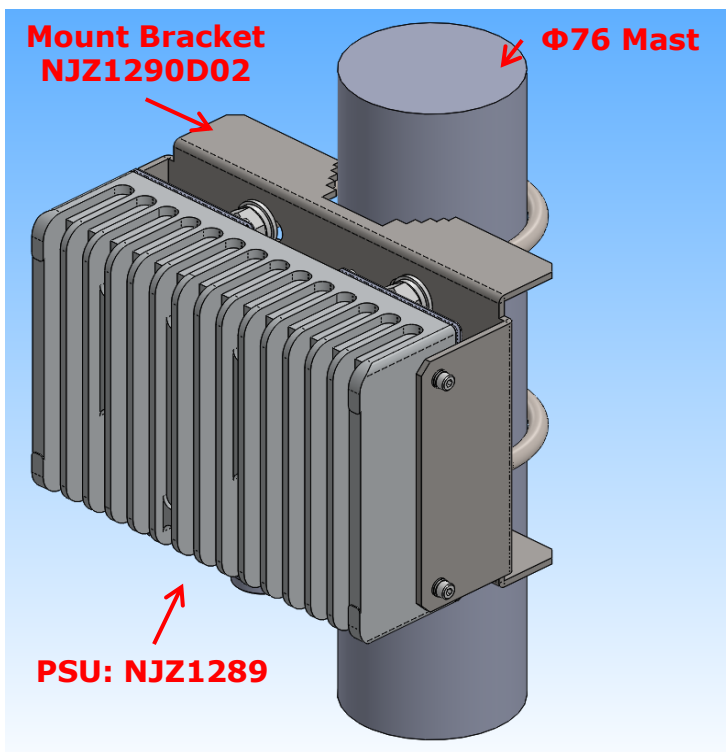

# Φ76 Mast Mount Bracket for NJZ1289

P/N: NJZ1290D02

Item	Qty	Description
Mount Plate	1	SUS
Bolt	4	SUS, M4, with W & SW, for fixing PSU
U-bolt	2	SUS, 65A(2-1/2"), M10
Nut	4	SUS, M10
Washer	4	SUS, for M10
Spring Washer	4	SUS, for M10